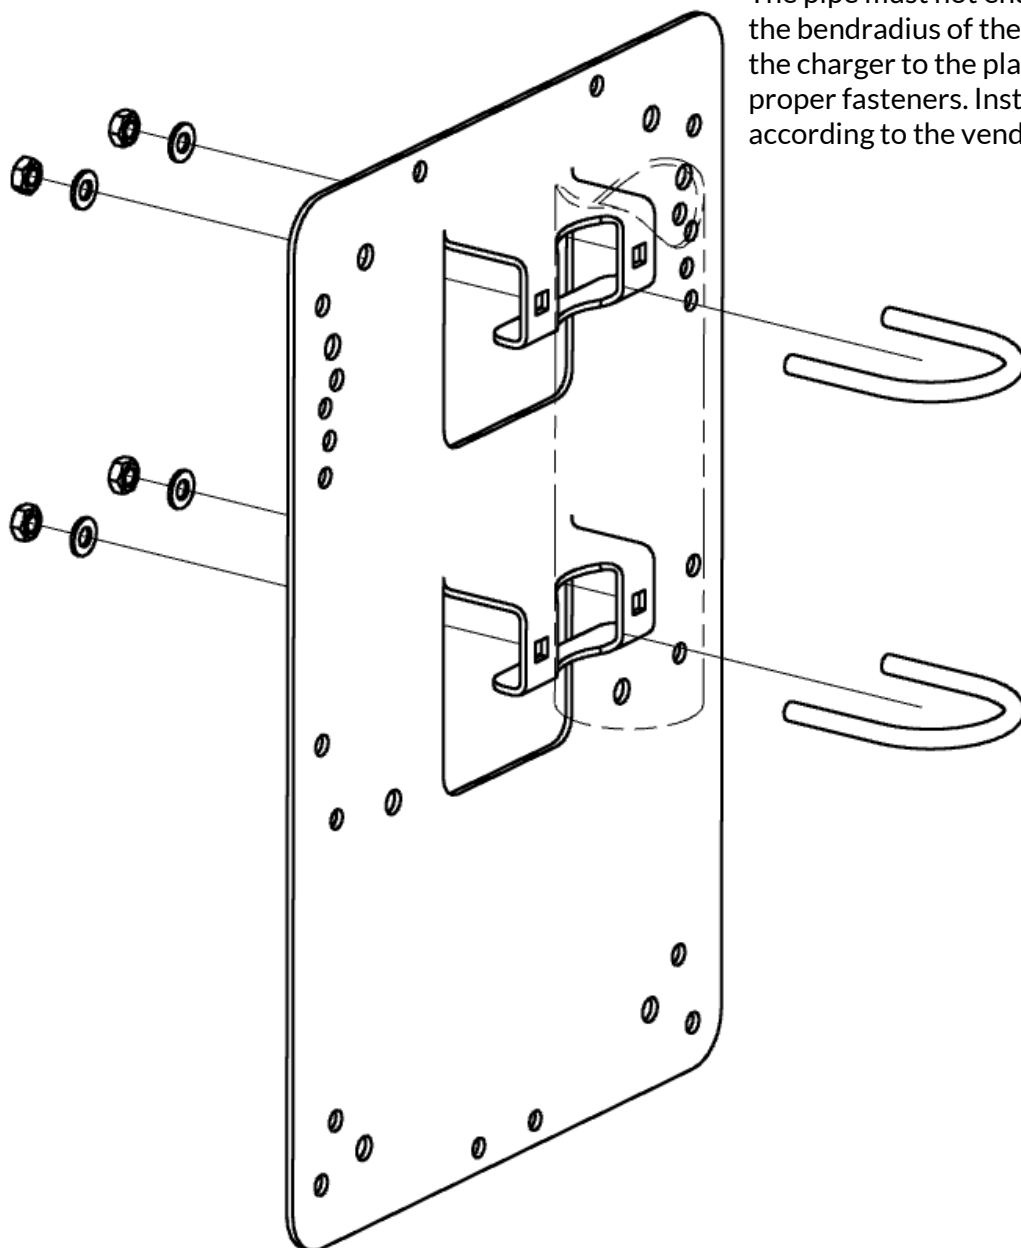

Poleplate 300 Ceiling

E-no: 2700404 S-no: 3506315

Assembly instructions

All electrical installation work must be carried out by an authorized installer and meet the installation requirements in the country of use.

Included fasteners:

2 pcs U-bolts M8

4 pcs Nut M8

4 pcs Washer M8

Assembly instructions

Fasten the Poleplate to the pipe using u-bolts. Tighten the nuts with equal torque.

The pipe must not end too low due to the bend radius of the cable. Mount the charger to the plate using proper fasteners. Install the charger according to the vendor's manual.

Poleplate 300 Ceiling

E-no: 2700404 S-no: 3506315

Assembly instructions

Footprint of chargers

- | | |
|---|---|
|  Alfen charging station Dual Eve |  Defa eRange Duo |
|  Charge Amps Aura |  Waybler Dynamic |
|  CTEK Chargestorm |  Ensto Wallbox |
|  Zaptec Pro |  Garo Twin |
|  Charge Amps Dawn |  Garo Entity |

Poleplate 300 Tak

E-nr: 2700404 S-nr: 3506315

Monteringsanvisning

Medföljande fästelement:

2 st U-bult M8

4 st Mutter M8

4 st Bricka M8

Allt elinstallationsarbete måste utföras av en auktoriserad installatör och uppfylla installationskraven i användningslandet.